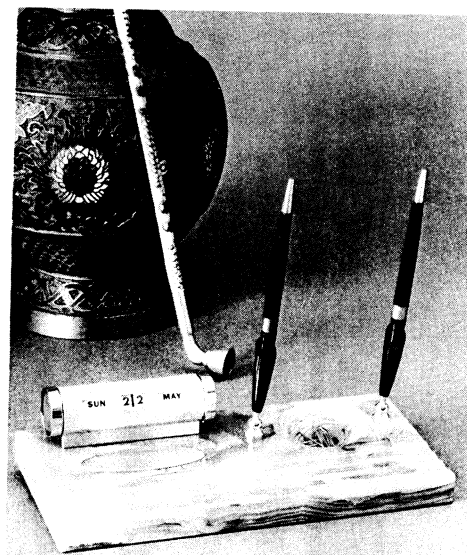

105FC - PEN BASE — DOUBLE PEN — PLAQUE
SATIN — ROLL CALENDAR — PEN RESTS — TRAY